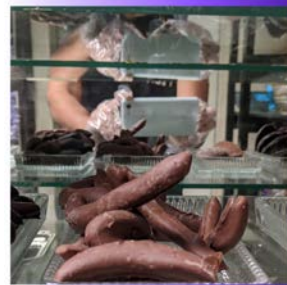

Peanut Butter Cups \$6.50 - 1/4 pound

Raspberry Jells \$6.50 - 1/4 pound

Vanilla Butter Creams \$6.50 - 1/4 pound

Meltaways \$6.50 - 1/4 pound

Chile Mango \$6.50 - 1/4 pound

Orange Peel \$6.50 - 1/4 pound

Salted Caramel Slices \$6.50 - 1/4 pound

Peanut Clusters \$6.50 - 1/4 pound

Haystacks \$6.50 - 1/4 pound

Sugar Free Pecan Bark \$5.75 - 1/4 pound

Sugar Free Peanut Butter Cups \$7.50 - 1/4 pound

Sugar Free Peppermints \$7.50 - 1/4 pound

Sugar Free Pecan Turtles \$7.50 - 1/4 pound