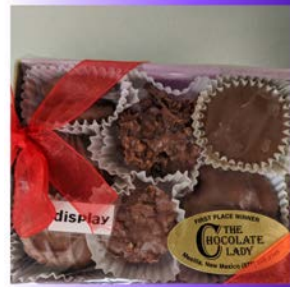

1/4 Pound Assorted Custom

$12.50