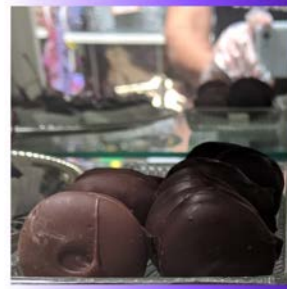

\$5.25 - 1/4 pound

Almond bark milk, dark

\$5.25 - 1/4 pound

Pecan toffee milk, dark \$14.00

Pecan crunch \$14.00

Chocolate covered cherries milk, dark, white \$6.50 - 1/4 pound

Peppermints, milk and dark \$6.50 - 1/4 pound

Peanut Butter Cups \$6.50 - 1/4 pound

Raspberry Jells \$6.50 - 1/4 pound

Vanilla Butter Creams \$6.50 - 1/4 pound

Meltaways \$6.50 - 1/4 pound

Chile Mango \$6.50 - 1/4 pound

Orange Peel \$6.50 - 1/4 pound

Salted Caramel Slices \$6.50 - 1/4 pound