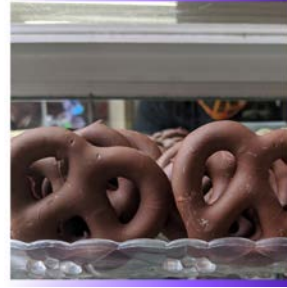

Chocolate Covered
Pretzels, milk, dark,
white

$ 1.50 each